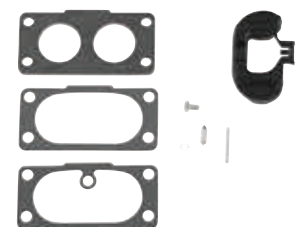

FLOAT REPAIR KIT

COMMAND PRO

MODELS

CH750, CH940-CH1000, CV750, CV940-CV1000

PART NUMBER

24 757 49-S