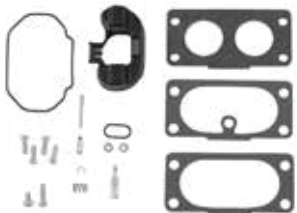

CARBURETOR REPAIR KIT

COMMAND PRO

MODELS

CH750, CH940-CH1000, CV750, CV940-CV1000

PART NUMBER

24 757 51-S (Keihin Carburetor)