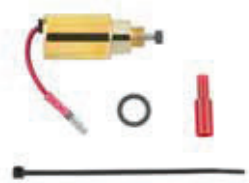

SOLENOID REPAIR KIT		COMMAND AND COURAGE
MODELS	CH11-CH16, CH410-CH450, CV11-CV16, CV430-CV450, SV470-SV620	
PART NUMBER	12 757 33-S