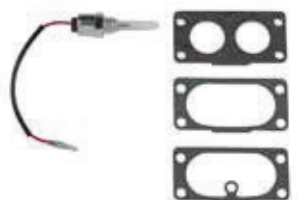

PART NUMBER

24 757 51-S (Keihin Carburetor)

FLOAT REPAIR KIT

COMMAND PRO

MODELS

CH750, CH940-CH1000, CV750, CV940-CV1000

PART NUMBER

24 757 49-S