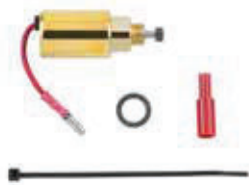

SOLENOID REPAIR KIT		COMMAND
MODELS	CH11-CH15, CV11-CV16	
PART NUMBER	12 757 33-S