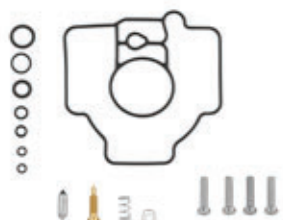

CARBURETOR KITS

SOLENOID REPAIR KIT		COMMAND. AND AEGIS.	
MODELS		CH18-CH25, CH620-CH740, LH630-LH755	
PART NUMBER		24 757 01-S